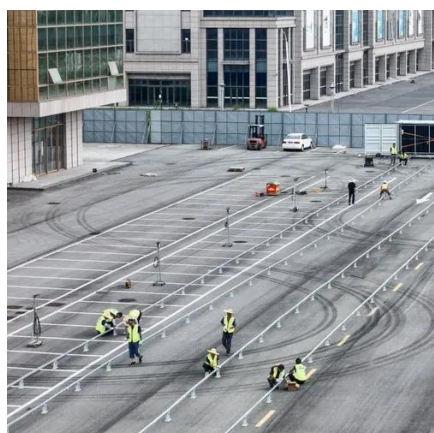

# Colored steel tile photovoltaic panel installation positioning

### Colored steel tiles installed with photovoltaic panels

Here's how a solar system looks on a tile roof: Metal roofing with standing seams is one of the best roof material for the installation of solar panels. The standing seams on these roofs make ...

## Glazed tile and color steel tile photovoltaic bracket installation

Glazed tile roof: Glazed tile roof is suitable for small and medium-sized distributed PV power stations, usually using hook mounting, fixed on the roof structure (such as concrete beams or ...

## **Colored steel tile photovoltaic panel installation bracket ...**

Color Steel Tile Roof Structure. Color steel tile roofs are mainly divided into the following three types: Key Points of Installation. 1. position of brackets and roof ridges and roof panels. the photovoltaic ...