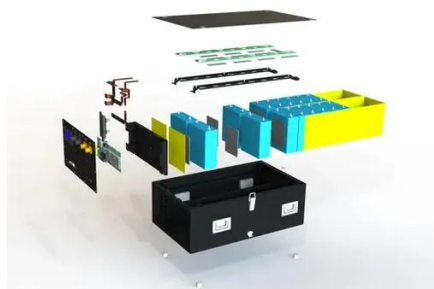

Glazed tile and color steel tile photovoltaic bracket installation

Glazed tile roof: Glazed tile roof is suitable for small and medium-sized distributed PV power stations, usually using hook mounting, fixed on the roof structure (such as concrete beams or ...