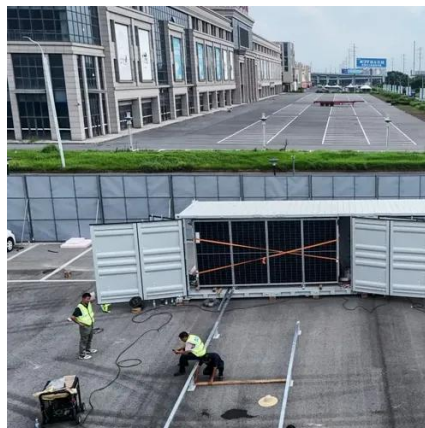

rooftop home solar power panel

cost-effective color steel tile slope rooftop home solar power panel system mounting brackets