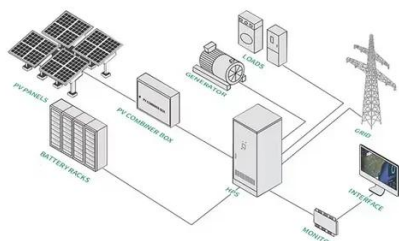

Colored steel tile solar inverter bracket

Colored steel tile solar inverter bracket

Corrosion resistant colored steel tile roof photovoltaic bracket for

Constructed from corrosion-resistant colored steel, this bracket offers exceptional durability, ensuring long-term protection against harsh weather conditions and environmental factors.

L-Shaped Solar Panel Mounting Bracket for Steel Tile Roofs, 8-Piece

The system consists of 8 main accessories, including L-shaped feet and other necessary mounting parts, designed for securely mounting solar panels on colored steel tile roofs.

Solar Panel Roof Mounts, Solar Panel Bracket Flat Roof, with ...

The adjustable bracket system is an ideal solution for installation on sloped roofs. It has greater flexibility, so that the installation angle of solar panels can be within the range of 10-15°, 15-30°, and ...