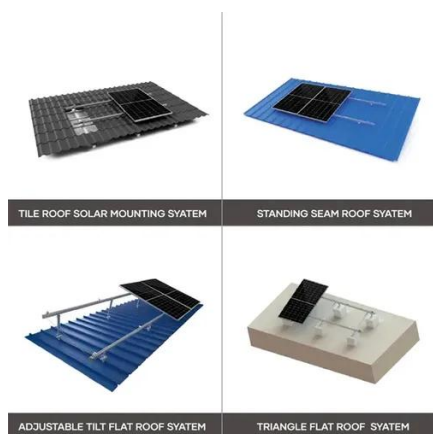

Good Color Steel Tile Roof Photovoltaic Bracket Solar Energy System

Solar PV bracket is a special bracket designed for placing, installing and fixing solar panels in solar PV system. The general materials are aluminum alloy, carbon steel and stainless steel.

[Color steel tile photovoltaic roof bracket system](#)

Ltd. Solar Mounting System Series Color steel tile photovoltaic roof bracket system. Detailed profile including pictures, certification details and manufacturer PDF.

cost-effective color steel tile slope

rooftop home solar power panel

cost-effective color steel tile slope rooftop home solar power panel system mounting brackets

Colored steel tile photovoltaic panel installation bracket diagram

Zeoluff's color steel tile roof photovoltaic bracket system has unique connection design, simple and fast installation, strong wind resistance, and can achieve installation without penetrating ...

Contact Us