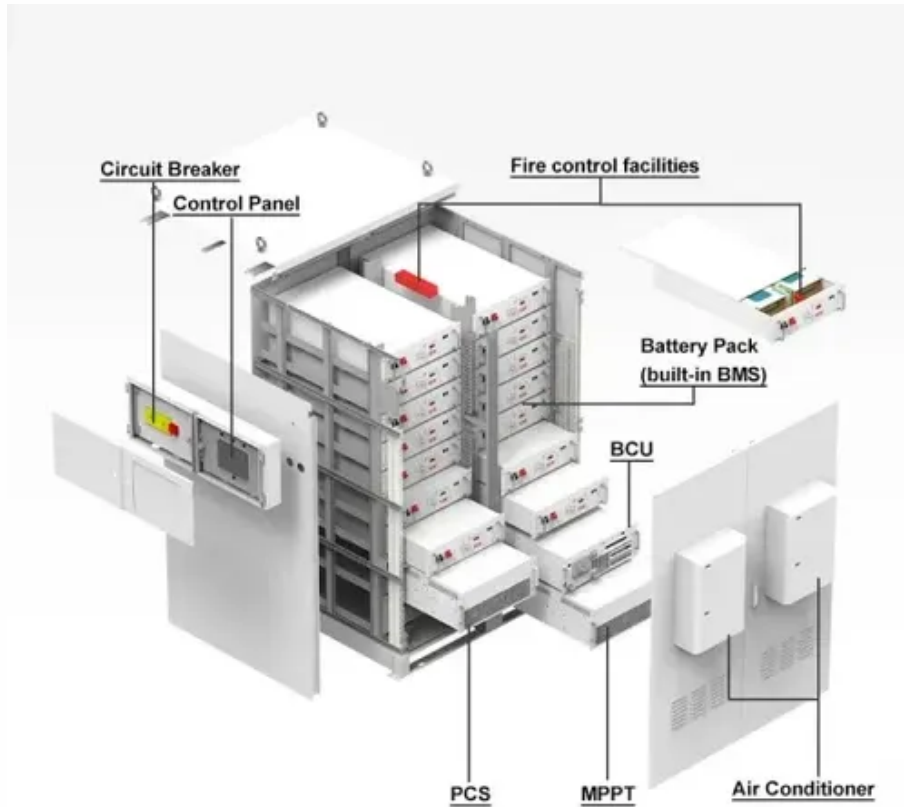

Columbia BESS Outdoor Communications Power Supply

Columbia BESS Outdoor Communications Power Supply

S30 Outdoor Cabinet BESS 1

Cabinet BESS for Commercial & Industrial S30 Outdoor Cabinet BESS is for Commercial and Industrial consumers with all performance they are looking for while also being easy to use and ...

BESS (Battery Energy Storage Systems)

Boost energy storage with Industrial/Commercial & Home BESS, powered by lithium batteries. Ensure grid stability, savings, & backups. Plus, power base stations with Huijue Energy Storage, for ...

OUTDOOR POWER SUPPLY BESS

Columbia outdoor power supply model parameters
?Entry-Level Models?: 222Wh capacity, 200W continuous AC output (supports laptops, small appliances) ?. 256Wh capacity with 300W continuous / ...

COLUMBIA OUTDOOR ENERGY STORAGE POWER SUPPLY BESS

500w outdoor portable energy storage power supply This 500W portable portable station is BS500 model, which is a multi-functional emergency energy storage power supply, using UL authoritative ...