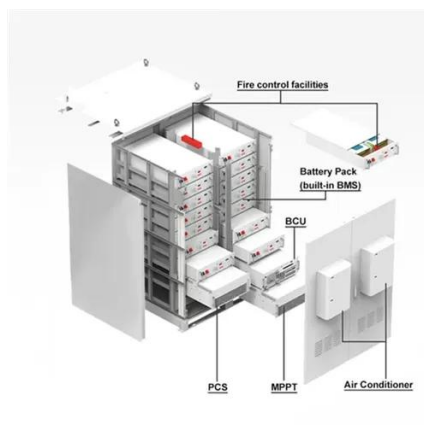

What is 5g base station

5G base stations support a wide range of frequency bands, including sub-6 GHz and mmWave. They typically have higher output power compared to previous generations to cover larger areas.