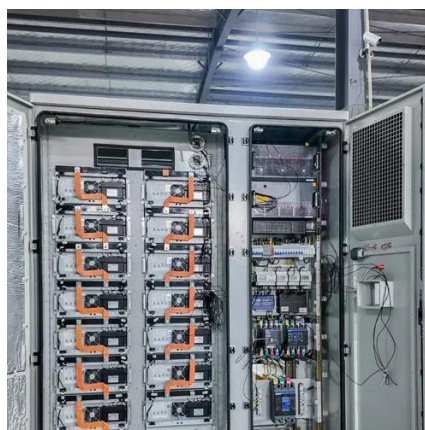

"Customized" or "Customised"--What's the difference? , Sapling

Customized and customised are both English terms. Customized is predominantly used in ?? American (US) English (en-US) while customised is predominantly used in ?? British English (used in UK/AU/NZ) ...

[Pylontech , Energy Storage Cabinet , IP55 Outdoor Cabinet](#)

Description Pylontech Low Voltage Energy Storage Cabinet / Enclosure with IP55 rating suitable for indoor and outdoor battery storage applications.