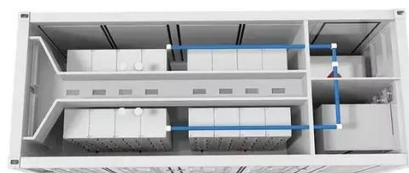

2kw Inverter

Shop for 2kw Inverter at Walmart . Save money. Live better.