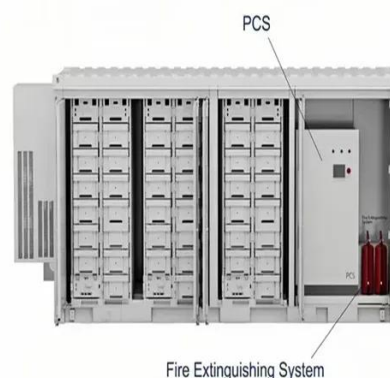

GB200 Hardware Architecture

With GB200 Racks, there are 4 different major form factors offered, with customization within each. The first one is the GB200 NVL72 form factor. This form factor requires approximately ...