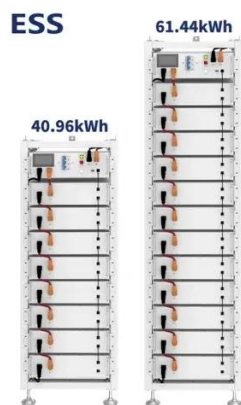

[research](#)

Introduce attendees to our open source data platform for big data Mixture of: instruction, demos, hands-on exercises, small group project Focus on quantitative data and statistical ...