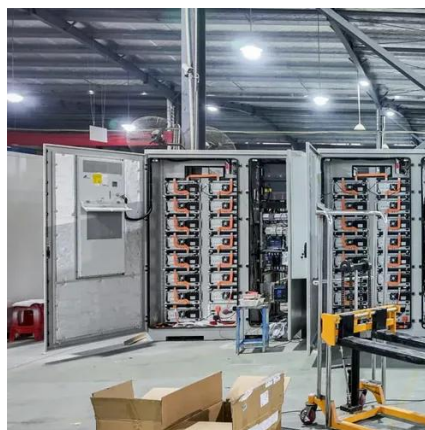

Battery Charging Cabinet

A battery charging cabinet is a specialized storage solution designed to charge and organize batteries safely. These cabinets are equipped with multiple slots or compartments, each capable of holding ...