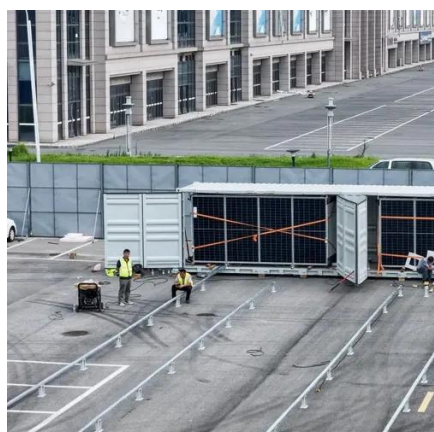

[600mm Wide x 600mm Deep Data Cabinets & Server Racks](#)

Explore the range of 600mm Wide x 600mm Deep Network Cabinets & Server Racks available at Comms Express - Free Delivery Available To Buy Online Today.