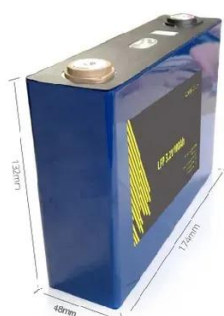

[Outdoor Power Cabinet , Power Cabinet , NPX06-H1](#)

LongXing outdoor power cabinet provides flexible size options, offers the ideal enclosure solution to build the whole base station inside.

Power Supply Cabinets

Raycap's cabinet solutions for LTE-/5G antenna locations offer the highest reliability to effectively support mobile network operations. The indoor and outdoor cabinet systems enable smooth ...

Power Supply Cabinet Manufacturer

Our power supply Cabinets are designed to protect your critical equipment from power surges and voltage spikes from the toughest operation condition. Our distribution cabinets can be made from ...

Base Station Energy Cabinet