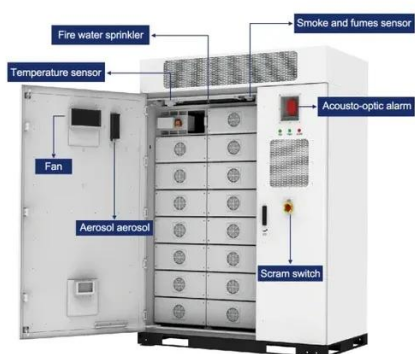

Base Station Energy Cabinet

The Base Station Energy Cabinet is a fully enclosed, weather-resistant telecom energy cabinet designed to provide reliable power distribution and battery backup for outdoor communication networks.