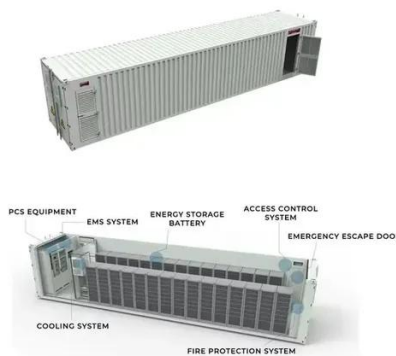

Deep Fully Assembled ...

This premium Serveredge Cabinet is packed with features designed to simplify rack equipment installations and rack equipment maintenance: top-panel cable routing ports, perforated doors to ...