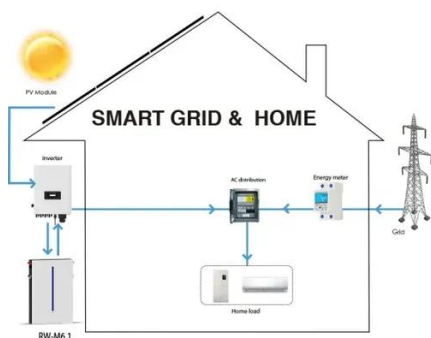

Battery Cabinet