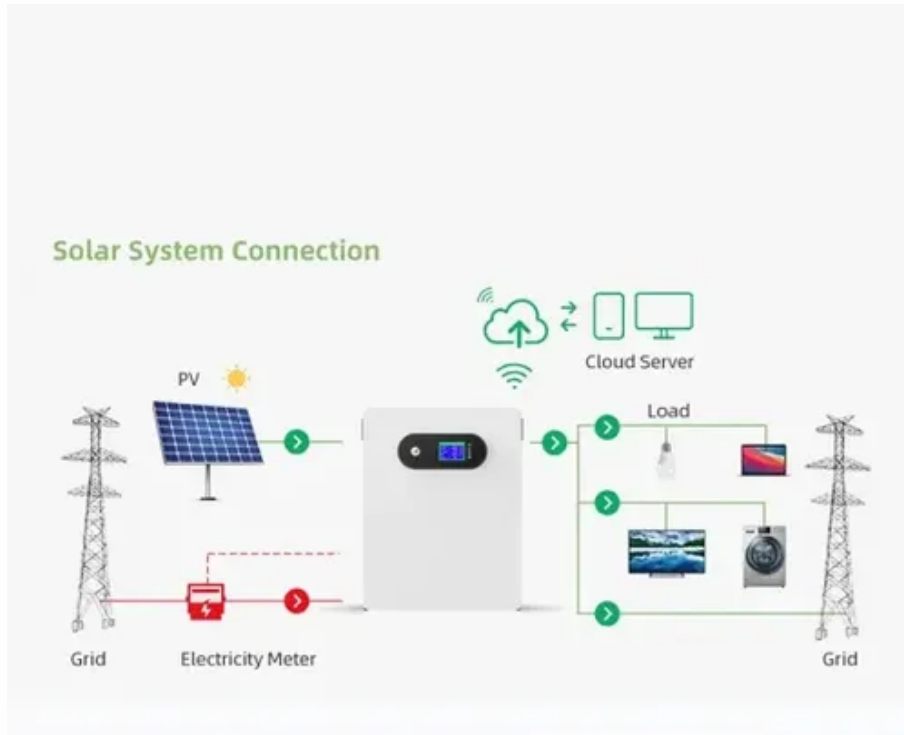

# Distributed energy storage power cabinet 800mm deep

## Distributed energy storage power cabinet 800mm deep

200kWh  
Battery Cluster

### [Vertiv\(TM\) EnergyCore, Lithium Ion Battery Cabinet](#)

The Vertiv(TM) EnergyCore Li5 and Li7 battery systems deliver high-density, lithium-ion energy storage designed for modern data centers. Purpose-built for critical backup and AI compute loads, they ...