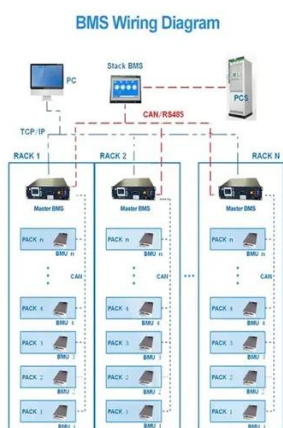

AC 300kW Power Control Cabinet

AC Control Cabinet Series, an intelligent AC controller designed for PowerCore C& I ESS and other commercial and industrial energy storage systems. The modular design ensures easy functionality ...

[Power Cabinet 417 AC, Battery Energy Storage System](#)

The Power Cabinet delivers safe, efficient energy storage with patented battery immersion technology, preventing fire propagation for reliable BESS performance.

Integrated energy storage cabinets

To use an integrated energy storage cabinet, install batteries and related equipment into designated compartments. The cabinet provides a centralized and secure storage solution for energy storage ...

Energy Storage Cabinet_SOFAR