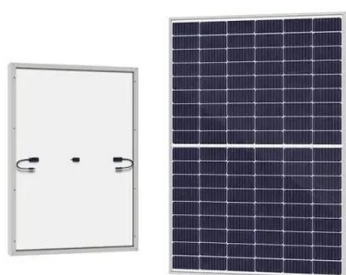

Our mid-node 250 kW/575 kWh Battery Energy Storage Systems (BESS) are designed to satisfy a variety of on and off-grid applications, enabling reduced emissions and costs.