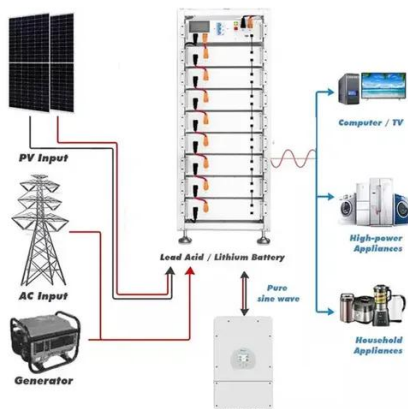

For Telecom Applications Hybrid

When evaluating a hybrid solar installation, you should look for a solution that offers the most comprehensive support options and a partner that can walk you through the design and testing as ...