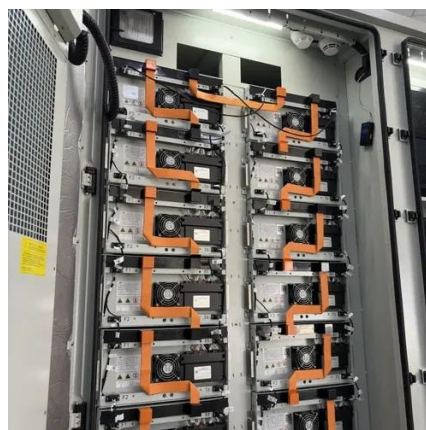

2MWH Container Solar Battery Storage System - Polinovel

2MWH Container Solar Battery Storage System Polinovel 2MWH commercial energy storage system (ESS) is tailored for high-capacity power storage, ideal for large-scale renewable energy generation, PV self ...