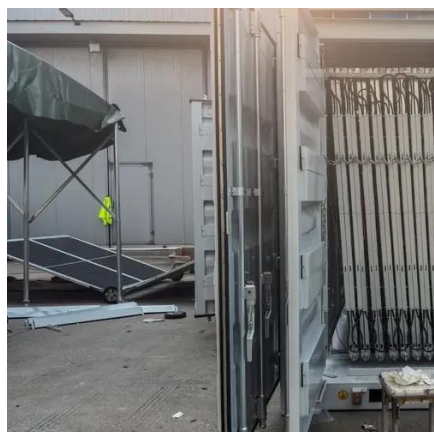

[Sukhumi Energy Storage Export Company: Powering Global ...](#)

Summary: Explore how Sukhumi energy storage systems are transforming renewable energy integration across industries. Discover market trends, real-world applications, and why global buyers trust ...