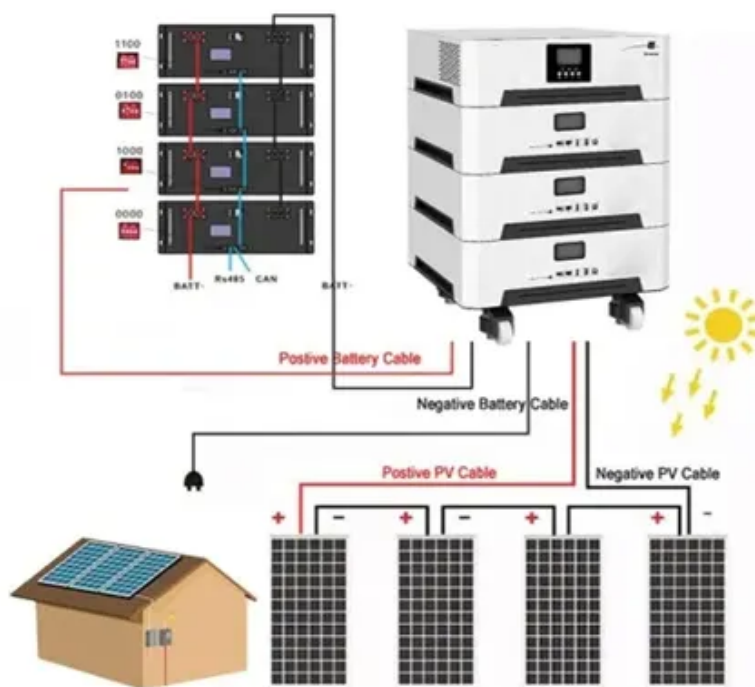

External energy storage cabinet for communication equipment room 1200mm deep

External energy storage cabinet for communication equipment room

[1200mm Depth Weatherproof Data Cabinet](#)

The ET75120175-EQ Outdoor Telecom Equipment Cabinet is mainly used in wireless communication base station, such as communication/network integrated service, 4G system, access/transmission ...

[1200mm Depth Weatherproof Data Cabinet](#)

The ET75120175-EQ Outdoor Telecom Equipment Cabinet is mainly used in ...

51.2V 300AH

Eaton DC Power Solutions ORC(TM) Roadside Telecom Equipment ...

Optional integrated battery cabinets for longer back-up time High seismic withstand capability - for reliability in adversity

Industrial HVAC Telecom Enclosures , NEMA-Rated Outdoor ...

AZE's HVAC outdoor telecom enclosures and cabinets are designed specifically to protect high density installations of network equipment in outdoor environments and are ideal for wireless, wireline, and ...

Base Station Energy Cabinet

The Base Station Energy Cabinet is a fully enclosed, weather-resistant telecom energy cabinet designed to provide reliable power distribution and battery backup for outdoor communication networks.