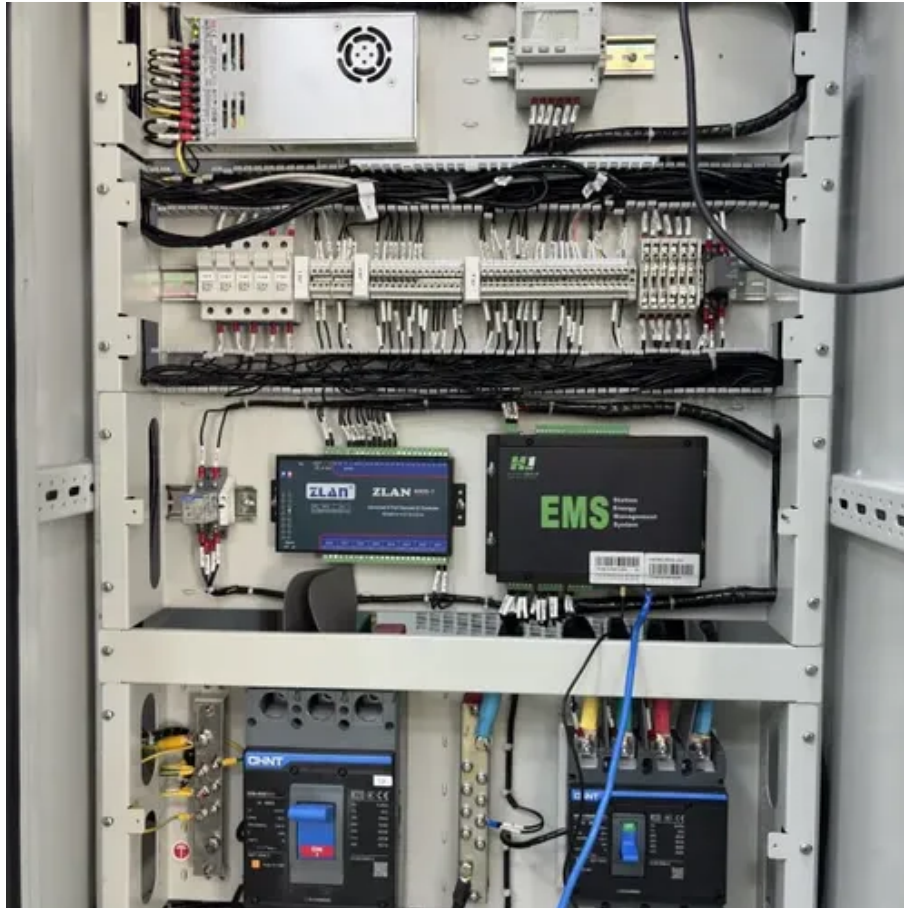

Fengjun 5 pickup truck dedicated generator

Fengjun 5 pickup truck dedicated generator

[Great Wall Fengjun 5 pickup truck-Hubei Kaihang Co., Ltd.](#)

The front-engine, rear-wheel-drive layout, paired with a 5-speed manual transmission, ensures direct power delivery and agile handling--whether navigating city streets or conquering rugged terrain, it ...

[Fengjun 5 pickup truck generator principle](#)

Principle of AC Generator. AC generators function on Faraday's law of electromagnetic induction states that electromotive force (EMF or voltage) is created in a current-carrying wire that cuts a uniform ...