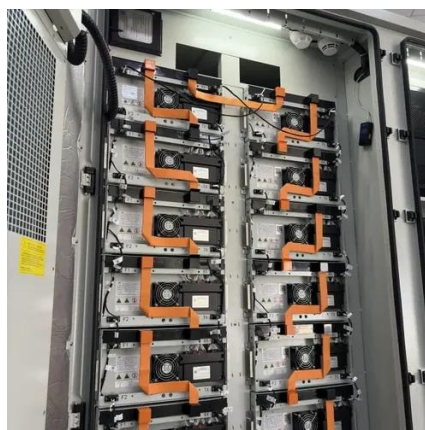

The Integrated Solar Machine: Simplifying Home Energy Storage

The integrated inverter and battery machine represents a significant leap forward in solar and storage technology. It delivers a powerful, user-friendly, and aesthetically pleasing solution that ...