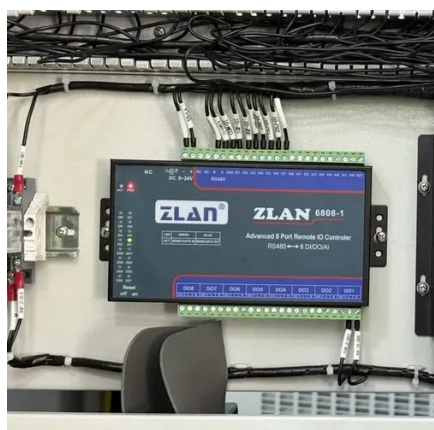

Solar Inverter 2KW-6KW Solar ...

This is a multi-function inverter/charger, combining functions of inverter, MPPT solar charger and battery charger to offer uninterruptible power support with portable size.