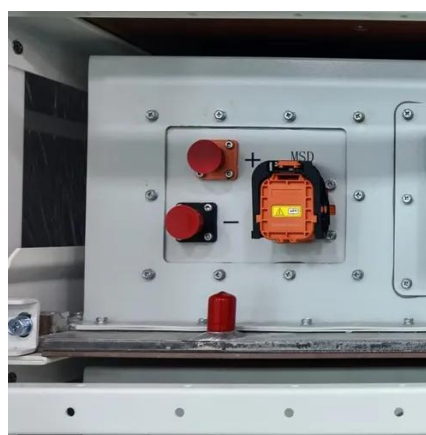

General household solar integrated machine

Overview

The all-in-one solar power system integrates solar inverters, energy storage, and control systems into a single device, offering an efficient and streamlined solution for home energy management. Imagine powering your home with clean, sustainable solar energy, both day and night, with a system that's sleek, simple, and incredibly smart. The second type: Mains input mode. This article will delve into the definition, benefits, applications, and effectiveness of All in One Solar Power Systems, and assess whether they can fully. SolarEdge Home is the smart energy ecosystem that lets you produce and manage energy. Household energy storage and household photovoltaics are combined to form a household optical storage system.

[What is a solar integrated machine? , NenPower](#)

In the residential sector, homeowners can enjoy various solar-powered devices, such as water heaters and air conditioning units, which integrate solar technology to enhance their energy ...

On the basis of the original cabinet design, the stacked solar energy storage lithium battery has a capacity of 960Wh~7168Wh and is equipped with a built-in battery protection system. Fully utilize ...