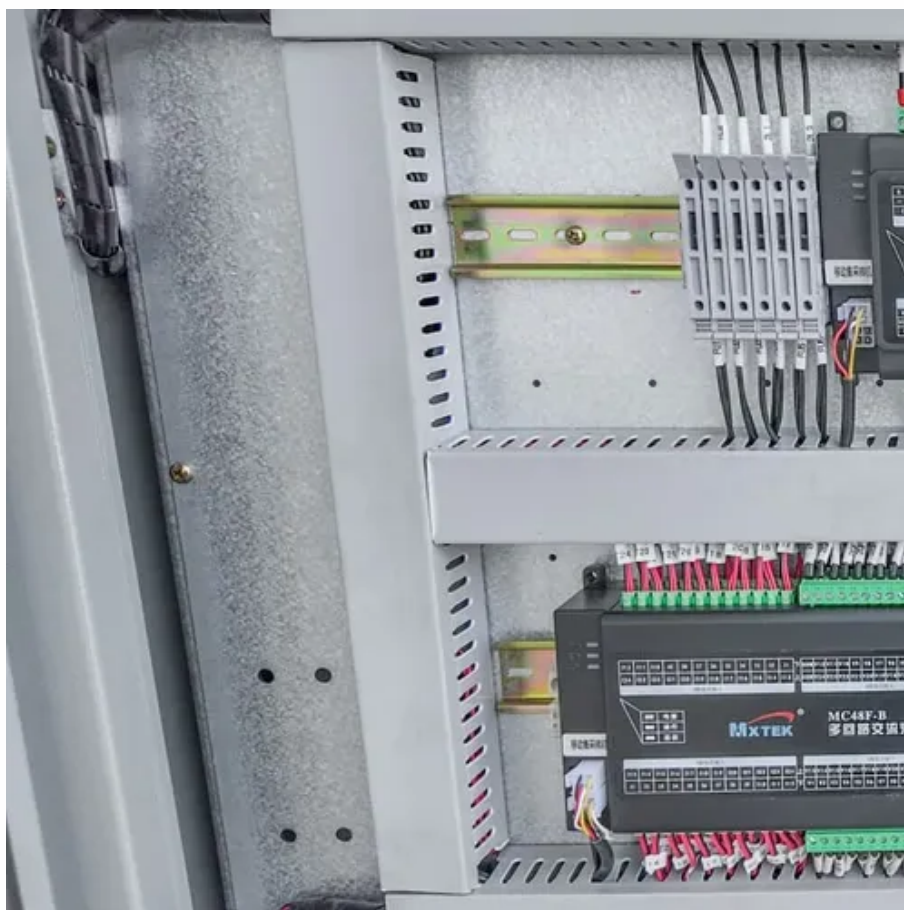

German DC screen inverter installation

German DC screen inverter installation

How To Install Solar Inverters

Learn how to install a solar inverter with this complete guide. From choosing the right inverter to connecting it safely, follow these essential tips for DIY solar power setup.

Installation Chart for Inverters

Learn how to properly install an inverter with a detailed diagram to ensure optimal performance and safety of your electrical system.

[SolarEdge Inverter Installation Guide](#)

After inverter installation, a field technician may perform basic system configuration. Configuration is done when the inverter is in Setup mode.

[Inverter Full installation , Connection Wiring Work A to Z](#)

GERMAN SOLAR INVERTER

The micro-inverter converts the output from each panel into . Its design allows parallel connection of multiple, independent units in a modular way. Micro-inverter advantages include single panel power ...