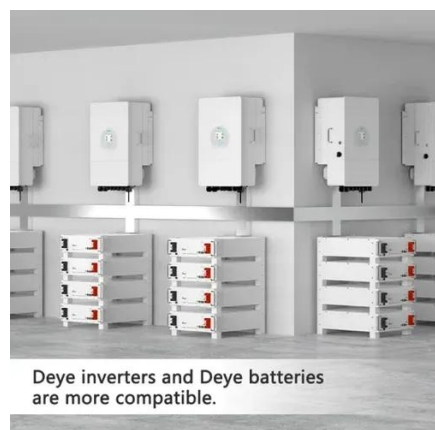

Wind power control cabinet- Cangzhou Xusen Electronic Chassis

...

The wind power generation control cabinet integrates a variety of advanced technologies such as power electronics technology, microelectronics technology, control technology, and communication ...

[Outdoor Communication Energy Cabinet With Wind Turbine](#)

Summary Highjoule HJ-SG-D03 series outdoor communication energy cabinet is designed for remote communication base stations and industrial sites to meet the energy and ...