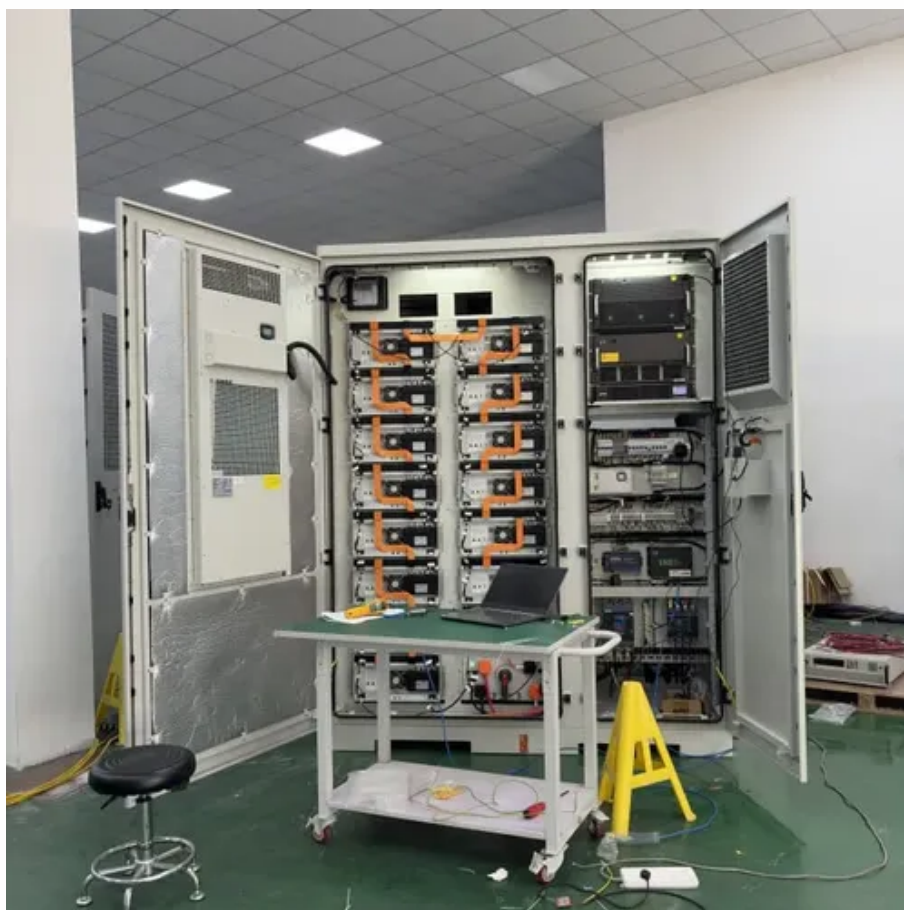

Germany school user external cabinet 1000mm depth