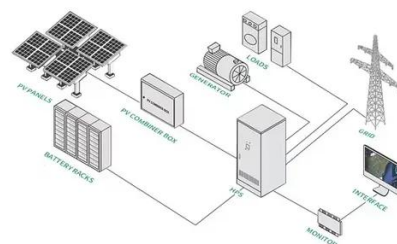

Reliable high quality outdoor power supply Solutions for Efficient

Enhance energy efficiency with high-performance high quality outdoor power supply. Designed for reliability and versatility, they offer optimal power management for various applications.

[How to Choose the Right Outdoor Power Supply](#)

Ensure the outdoor power supply offers the right types and number of ports for your devices: AC Outlets: If you need to power high-wattage appliances like refrigerators, electric stoves, ...

[How to choose an outdoor power supply?](#)

A dependable outdoor power supply is essential, especially when traditional battery-powered devices are limited by their small capacity, short lifespan, and reliance on charging facilities.

Best portable power stations: