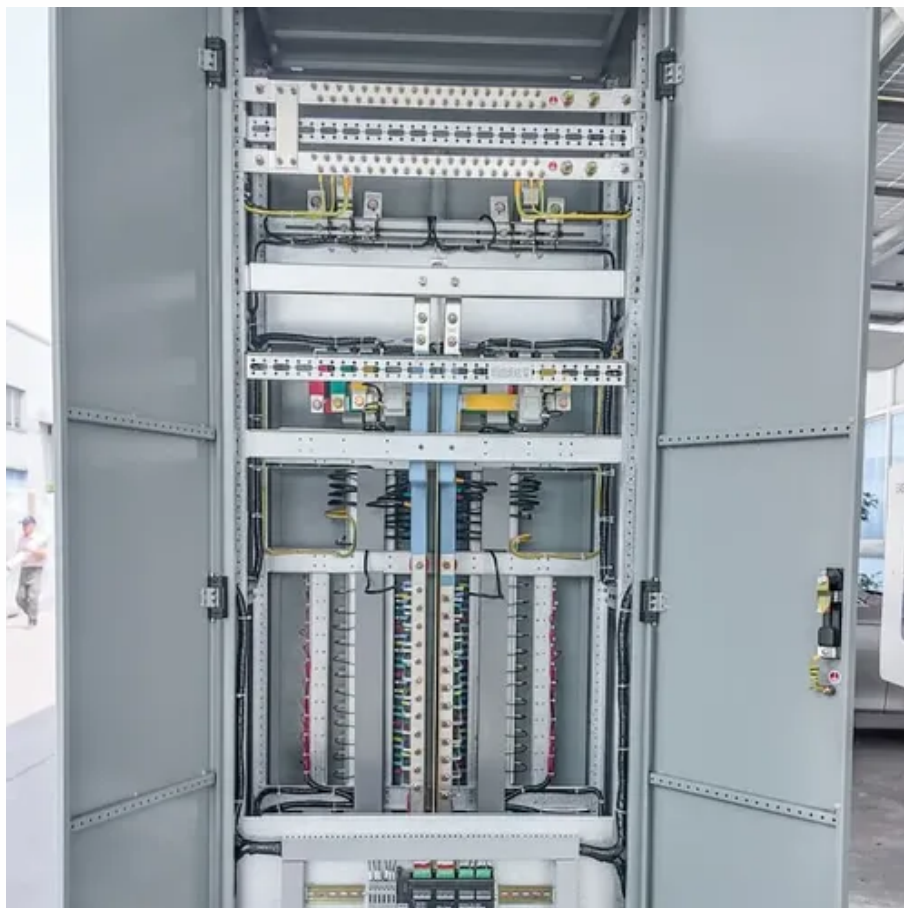

# Household lithium battery inverter 12v to 220v

## Household lithium battery inverter 12v to 220v

---

### [12V-220V/230V Battery Inverter , 3000 Watt Pure Sine Wave](#)

Optimized for 12 VDC system voltage and work perfectly with all types of batteries. Both terminals are equipped with caps to ensure your safety. A compact design with 18.7 x 9.3 x 4.0 in and 12.5 lb will ...