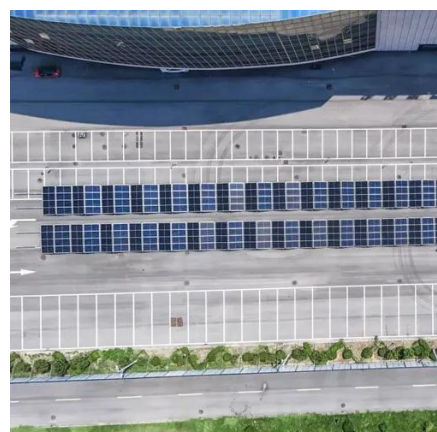

[Solar panel size and weight: everything you need to know](#)

Much like size, solar panel weight varies by technology and brand. Most of today's best home solar panels weigh between 40 lbs and 50 lbs each, slight differences in weight can be ...