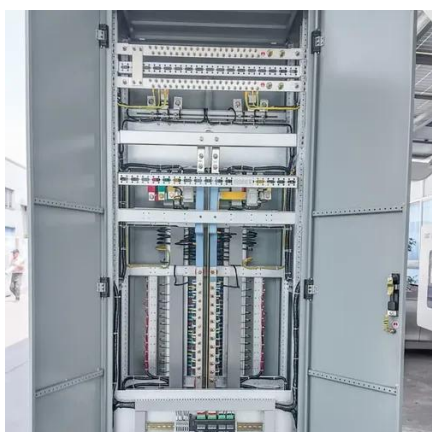

[Power Match](#)

The inverter size calculator takes the guesswork out of choosing the right inverter. Simply select your appliances below, and you'll instantly see the inverter size you need.