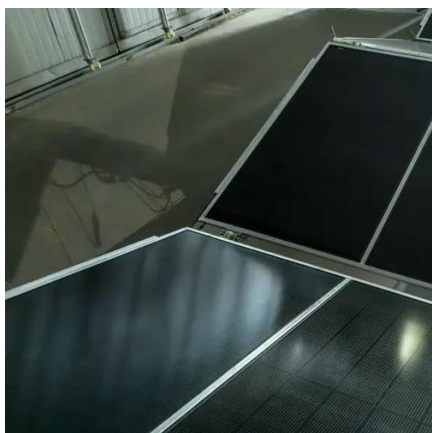

How to dismantle a wind power tower