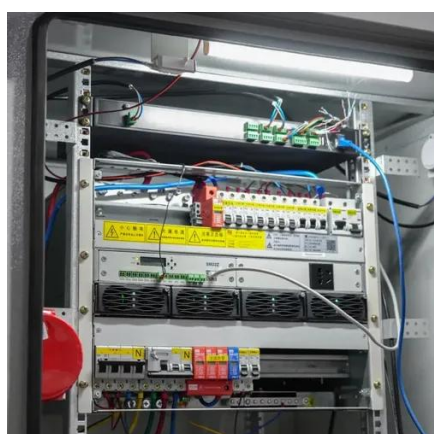

HUAWEI OUTDOOR POWER PRODUCT CATALOG

It includes a power module with inverter and a high-capacity lithium-iron phosphate battery and is compatible with either or both off-grid PV Solar or on-grid mains power supply all fitted in a compact ...