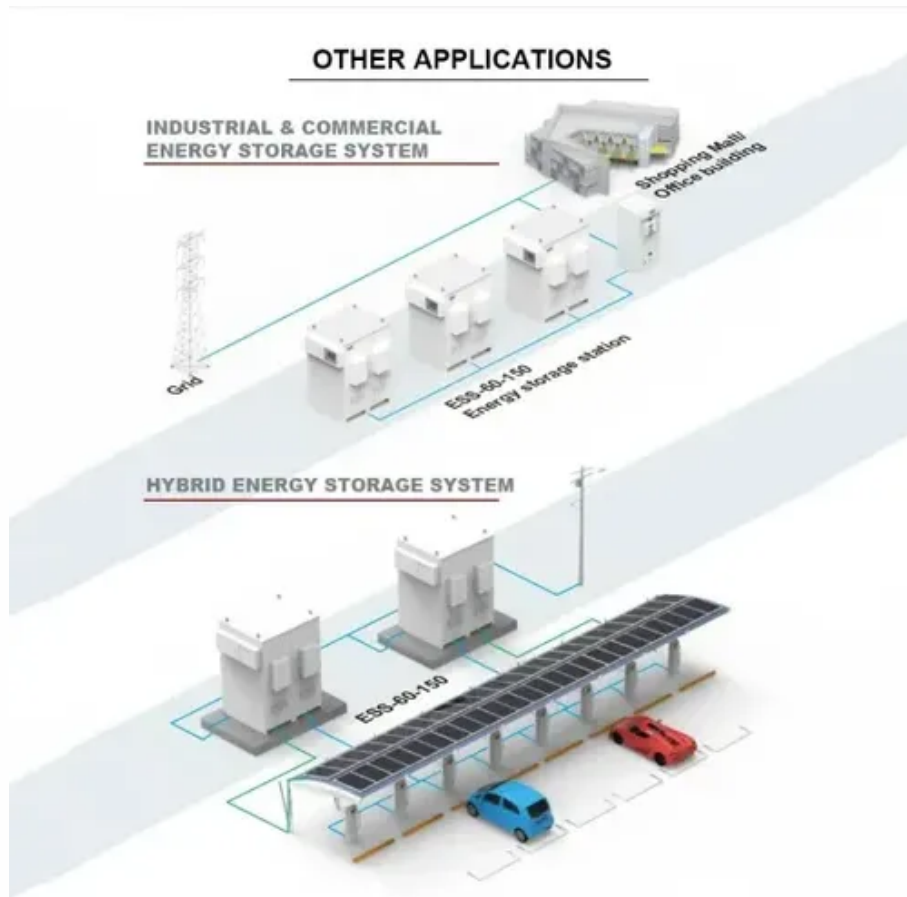

Huawei Communication Base Station Liquid Flow Battery Outdoor Cabinet

Huawei Communication Base Station Liquid Flow Battery Outdoor Cabinet

[Huawei manufactures 100KWh of flow batteries for ...](#)

Explore the leading manufacturers of 5G gNodeB base stations, including Nokia, Ericsson, Huawei, Samsung, and ZTE, and their contributions to the telecom industry.

Communication base station flow battery outdoor Huawei cabinet

Huawei ICC350-H1-C1 integrated power cabinet, outdoor waterproof and rainproof base station energy cabinet from Chinese supplier, Shandong Luyuan Communication Equipment Co., Ltd.

Huawei outdoor power solutions are designed for carrier ICT sites. The all-in-one system supports multiple input (grid/PV/genset) and output (12/24/48/57 V DC, 24/36/220 V AC) modes. One

cabinet ...

[Battery Cabinet Outdoor PowerCube 500](#)

[One Site One Cabinet Power Cabinet Solution](#)

One cabinet per site is sufficient thanks to ultra-high energy density and efficiency. The eMIMO architecture supports multiple input (grid, PV, genset) and output (12/24/48/57 V DC, 24/36/220 V ...