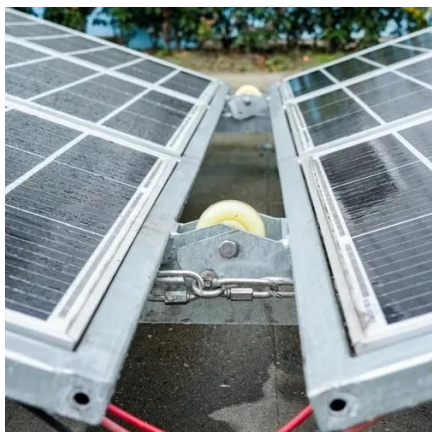

cabinet ...