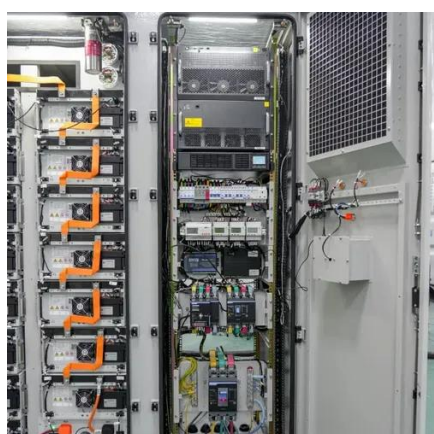

Uninterruptible Power Supply , Smart Power Supply , Huawei Digital Power

Explore Smart Power Supply solutions, featuring Uninterruptible Power Supply (UPS) systems, modular UPS, integrated UPS, and backup power for data centers, ensuring seamless and reliable power ...

Huawei Uninterruptible Power Supply (UPS) Solution , Critical Power

A battery energy storage system for Uninterruptible Power Supplies (UPSs), the SmartLi Solution offers a long lifespan in a compact, space saving design, for a safe, reliable power supply that's easier to ...

[Smart Power Supply & Uninterruptible Power Supply](#)

Explore smart power supply solutions with uninterruptible power supply (UPS) systems, including modular and integrated UPS, ensuring reliable backup power for data centers.

[LOME MODULAR UPS THE FUTURE OF](#)