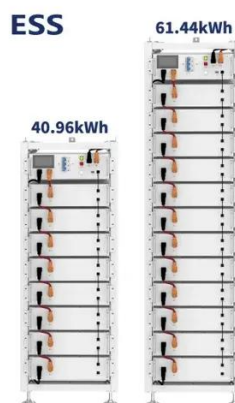

Belgium Huijue Communication 5G communication base station ...

This large-capacity, modular outdoor base station seamlessly integrates photovoltaic, wind power, and energy storage to provide a stable DC48V power supply and optical distribution.