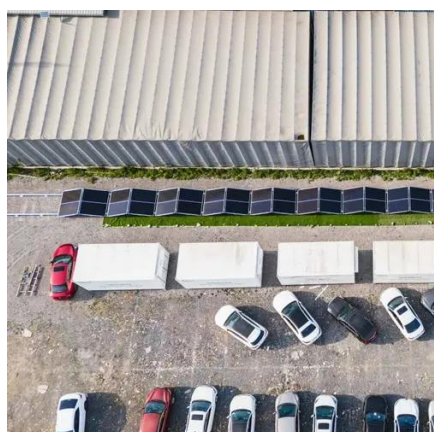

## Huijue Mobile Base Station Equipment Wind Power

### Belgium Huijue Communication 5G communication base station ...

This large-capacity, modular outdoor base station seamlessly integrates photovoltaic, wind power, and energy storage to provide a stable DC48V power supply and optical distribution.

### [Mobile Wind Power Plants: A Free Journey of New Energy](#)

Enter mobile wind power plants, a ground-breaking solution for remote and temporary sites where traditional wind turbines simply can't reach. With a portable wind turbine power station ...

### [Integrated Solar-Wind Power Container for Communications](#)

This large-capacity, modular outdoor base station seamlessly integrates photovoltaic, wind power, and energy storage to provide a stable DC48V power supply and optical distribution.