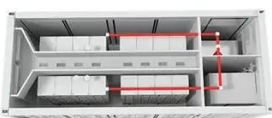

Belgium Huijue Communication 5G communication base station ...

This large-capacity, modular outdoor base station seamlessly integrates photovoltaic, wind power, and energy storage to provide a stable DC48V power supply and optical distribution.