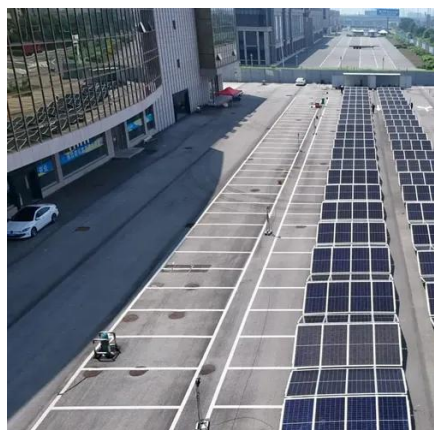

Indonesian Modular Battery Cabinet 200kWh

[200kWh / 215kWh / 225kWh / 241kWh C&I ESS Battery System](#)

Sistem Baterai C&I ESS adalah sistem penyimpanan energi surya standar yang dirancang oleh BSLBATT dengan berbagai pilihan kapasitas 200kWh / 215kWh / 225kWh / 245kWh untuk ...

[Kabinet Baterai Luar Ruangan 200 kWh IP55](#)

Kabinet Penyimpanan Baterai, penyimpanan energi modular, kabinet listrik tahan cuaca

[BESS Battery Energy Storage Cabinet 200kWh Indonesia](#)

With its factory-direct pricing, high efficiency, long lifespan, and safety, HighJoule's BESS Battery Energy Storage Cabinet 200kWh is an ideal energy storage system choice.

[Lemari Penyimpanan Energi Baterai BESS 200kWh Indonesia](#)

Kustomisasi produk ini didukung di Indonesia. Minta penawaran terbaru Anda hari ini untuk membeli dan memasang Lemari Penyimpanan Energi Baterai BESS 200kWh di Indonesia!