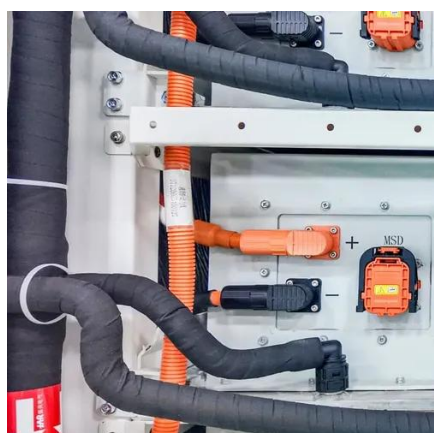

DDN 42U 1200MM DEEP RACK

Note: Leasing is available to businesses only. Leasing is not available to individuals. For more information, read the Leasing FAQs. To speak with a representative about leasing options for this ...