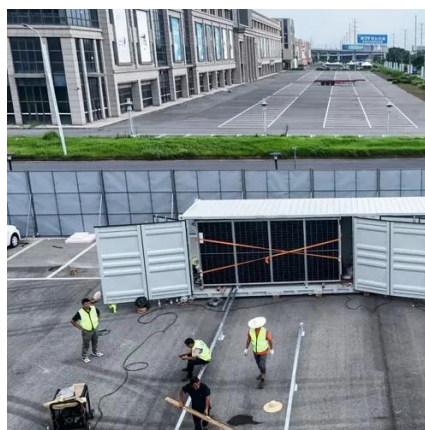

Installation direction of the photovoltaic bracket inclined beam

The following preparations shall be made before the installation of photovoltaic support and module. 1) Set up unloading platform and personnel walkway at the