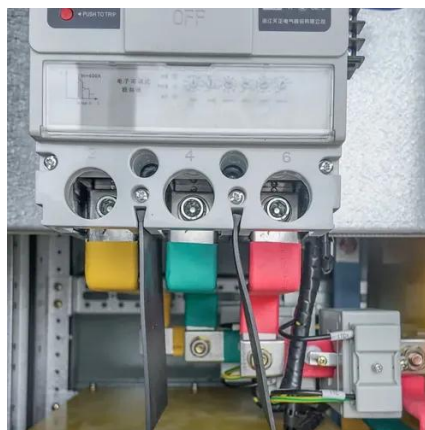

led by Jalen Hurts and a brilliant

The Philadelphia Eagles are Super Bowl champions again after a dominant performance in a 40-22 win over the two-time defending champion Kansas City Chiefs. The win is the first for the