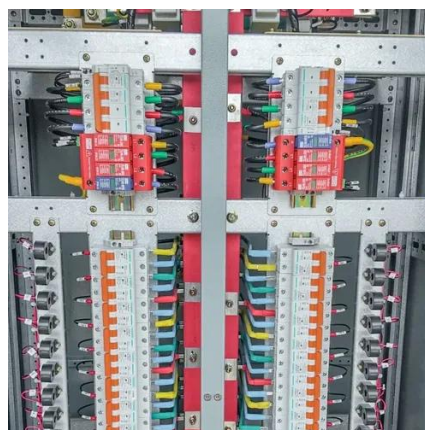

Super Bowl LIX Live Score

Stay updated with real-time scores, key plays, and live stats from Super Bowl LIX as the Chiefs and Eagles battle for the championship.

Installation of round tube inclined beam photovoltaic bracket

Solar photovoltaic (PV) mounting solutions are fundamental elements of any solar energy system, offering robust and reliable platforms for the positioning and orientation of solar panels.