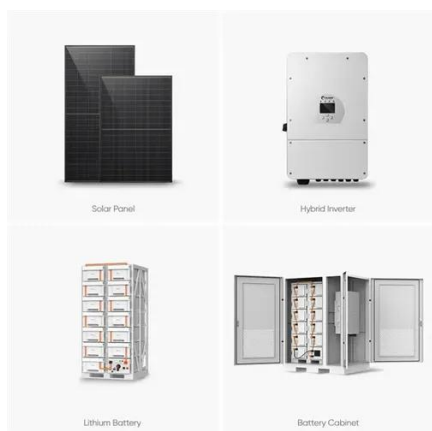

Intelligent Outdoor Communication Cabinet for Mountainous Areas In