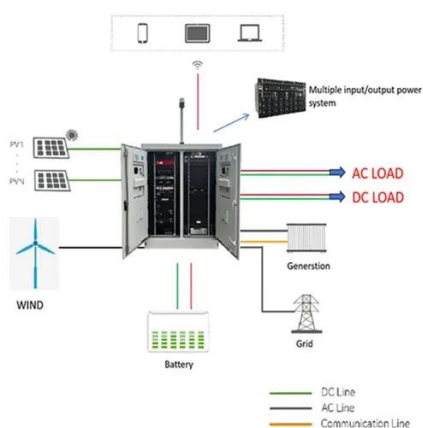

Selection Guide for Smart PDUs in

Modular Telecom Cabinets: Dual

Select the right Smart Power Distribution Unit for modular telecom cabinets by balancing power density, scalability, and future-ready features.