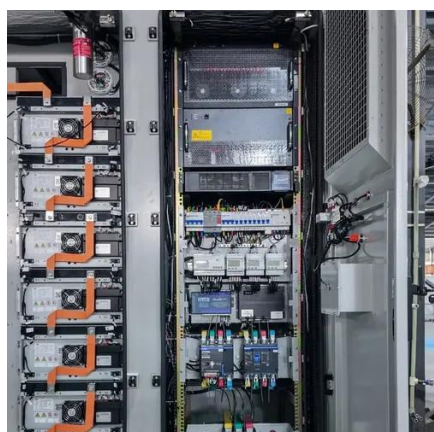

Energy Storage Equipment, Energy storage solutions, Lithium battery

To cope with the problem of no or difficult grid access for base stations, and in line with the policy trend of energy saving and emission reduction, Huijue Group has launched an innovative ...

[Indoor Photovoltaic Telecom Energy Cabinet](#)

Integrates solar input, battery storage, and AC output in a compact single cabinet. Offers continuous power supply to communication base stations--even during outages. Remote diagnosis, ...

Indoor Photovoltaic Energy Cabinet

From product customization to installation and maintenance, we offer comprehensive residential energy storage services to meet various energy needs, creating intelligent, eco-friendly, and energy-efficient ...

[10KWh/ 20KWh/ 30KWh/40KWh Indoor](#)