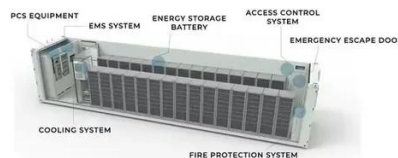

Indoor Photovoltaic Energy Cabinet, Base Station Energy Storage

An indoor photovoltaic energy cabinet is a compact, integrated energy storage system designed to be deployed inside telecom facilities. It combines lithium battery storage, PV input, and intelligent ...

[Indoor Photovoltaic Telecom Energy Cabinet](#)

Integrates solar input, battery storage, and AC output in a compact single cabinet. Offers continuous power supply to communication base stations--even during outages. Remote diagnosis, ...