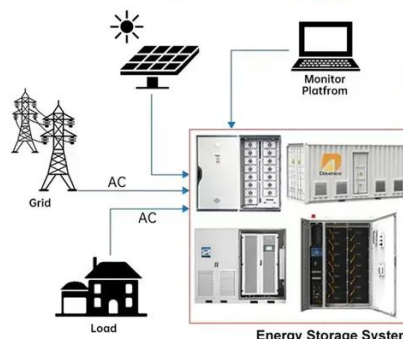

DISTRIBUTED PV GENERATION + ESS