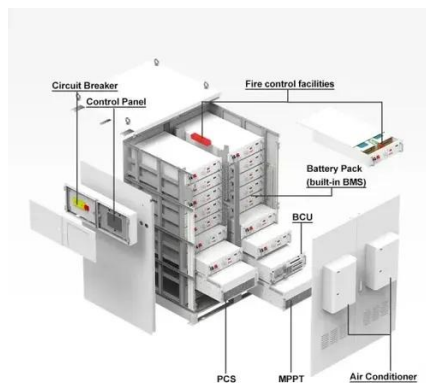

[720W Mini Inverter Series (Nexus Compatible)](#)

Catalog Sheet Revit Files Instruction Sheet 720W [NEW] 720W Mini Inverter Series