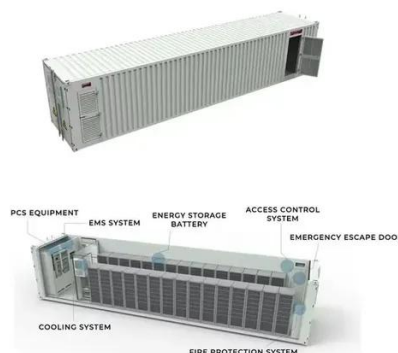

Amazon : 220 Volt Inverter

High-Power 4000W DC to AC Power Inverter - 12V to 110V/220V Converter with Dual USB Ports, Universal AC Outlet, LED Display for Cars, Trucks, RVs, and Home Backup (Black, 220V) Add to cart