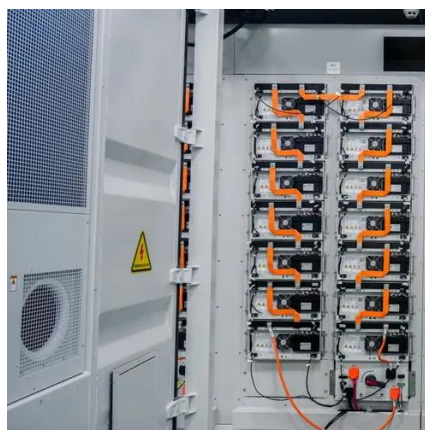

Industrial Park Tianhuijue Outdoor Power Supply

Huijue's Weatherproof outdoor dc power supply for industrial, commercial & home use. Combining efficiency, safety, and scalability, it meets your power needs with optimized usage and real