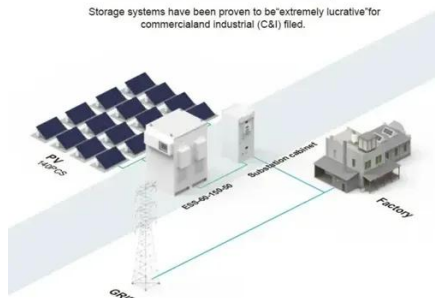

BASIC APPLICATION

OUTDOOR KITCHEN CABINETS

Get free shipping on qualified Outdoor Kitchen Cabinets products or Buy Online Pick Up in Store today in the Outdoors Department.

Outdoor Base Cabinets - WeatherStrong®

As the primary foundation pieces, base cabinets support grills, sinks, appliances, and storage--making them the most important elements in your outdoor design. Built with fade-resistant All-Weatherboard® ...