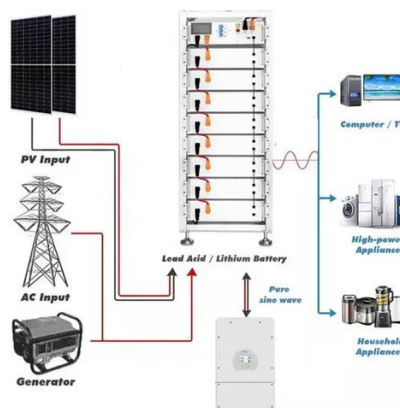

Lesotho

Lesotho is a democratic, sovereign and independent country with the unique characteristic of being totally surrounded by its neighbour, the Republic of South Africa. The country formerly known as ...