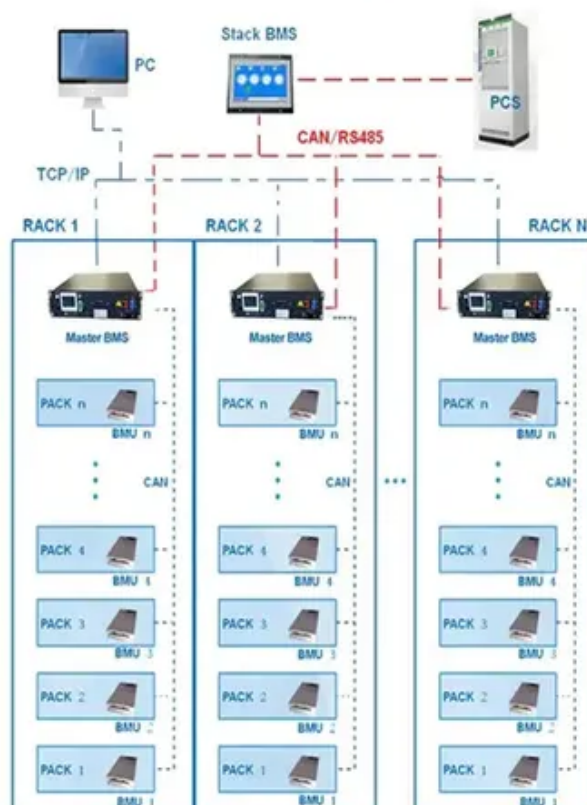

# Lilongwe off-grid modular solar cabinet automated type

BMS Wiring Diagram