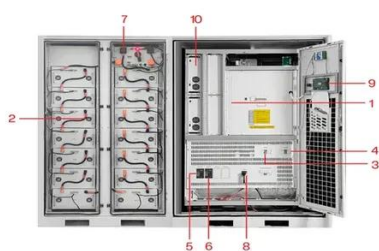

[Sonlite Solar , Renewable energy in Malawi](#)

Sonlite Solar, leaders in renewable energy technologies in Malawi. Based in Lilongwe, powering the nation.