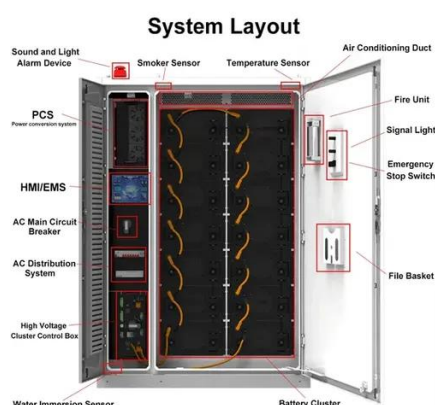

Lithium Battery Storage Cabinets , Battery Charging Safety Cabinet

With locking mechanisms and optional shelving, they provide organized storage for various battery sizes and types. Ideal for industries and facilities handling lithium batteries, these cabinets are a crucial ...