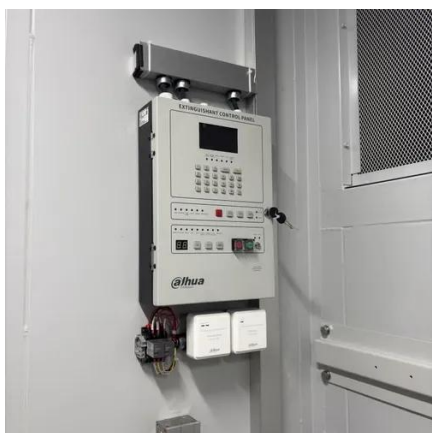

Base Station Energy Storage

A base station energy storage system is a compact, modular battery solution designed to ensure uninterrupted power supply for telecom base stations. It supports stable operations during grid ...

Base station energy storage lithium