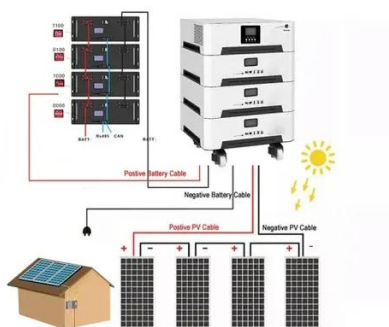

Battery Energy Storage Systems, or BESS, help stabilize electrical grids by providing steady power flow despite fluctuations from inconsistent generation of renewable energy sources and ...

Construction Site Battery Storage

Deye Official Store

10 years warranty

[Construction Power Solutions , Portable BESS , POWR2](#)

Seamlessly integrate clean energy storage with any diesel generator or renewable energy source. An off grid battery bank provides around-the-clock power you can count on. Provides around-the-

clock, ...

High Voltage Battery Cabinet , Secure Energy Storage

They are ideally suited for High Capacity Battery Storage, delivering reliable power backup in demanding settings such as manufacturing plants, data centers, and off-grid sites. In remote areas, ...

Energy Storage Solution LFP Battery Cabinet

LFP Battery Cabinet Modular design allows the system to scale out from 295 kW to 4.41 MWh. Fully equipped for rapid commissioning with support for truck transportation. Consistent quality ...