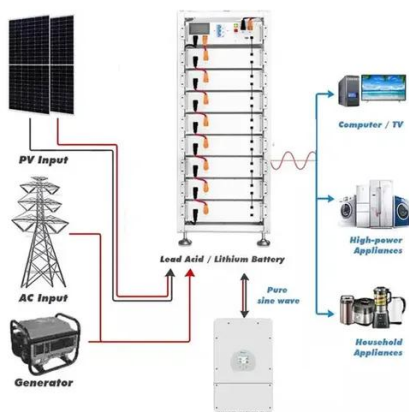

Site Battery Storage Cabinet, Base Station Energy Storage

Highjoule's Site Battery Storage Cabinet ensures uninterrupted power for base stations with high-efficiency, compact, and scalable energy storage. Ideal for telecom, off-grid, and emergency backup ...