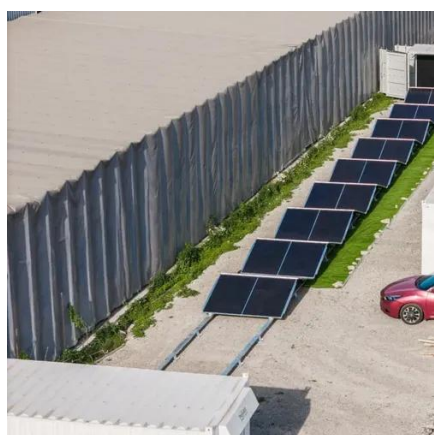

Outdoor Energy Storage Cabinet 215kWh