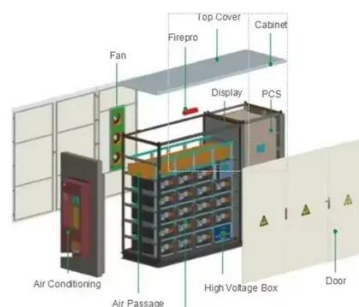

[Longi 585 Watt Hi-Mo 7 Bifacial Solar Panel](#)

Description Longi Solar Panel Hi-mo 7 Bifacial 585M Features: Based on M10 ...