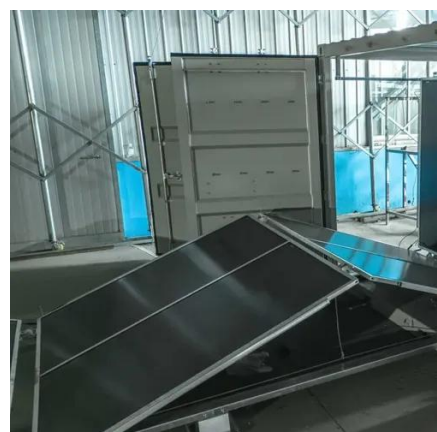

LONGi 445 Watt Mono Solar Panel

LONGi 445 Watt Mono Solar Panel - LR4-72HPH-445M o EcoDirect sells LONGi Solar Panels at the lowest cost. Order Online or Call Us! 888-899-3509.