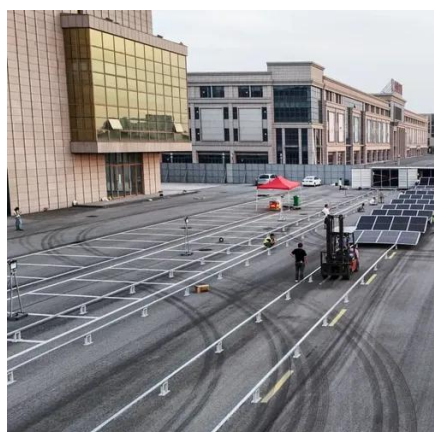

[LonGi 445W Solar Panel (HR4-72HPH, 430-460 Watt) - TSolar](#)

The LonGi 445W Solar Panel features a silver frame and TN-SOD photo grid. Suitable for both on-grid and off-grid applications, it offers a 12/25-year linear warranty.